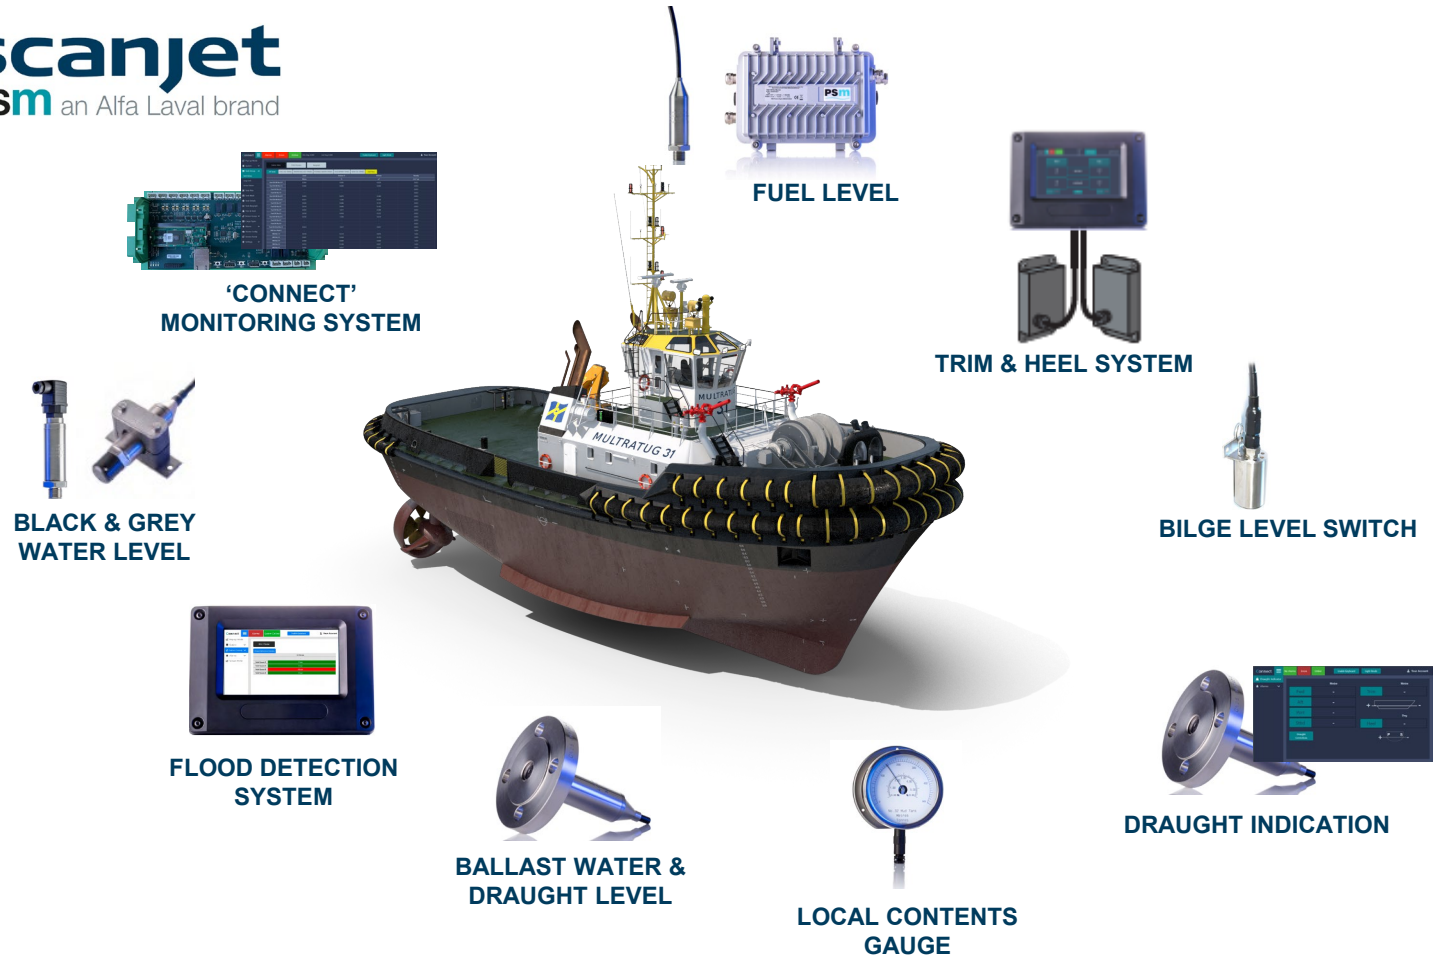

TUGBOAT SOLUTIONS

Tugboats play a vital role in operations for all vessel types, so many operators and builders choose PSM for their level measurement solutions.

Notable tugboats equipped by Scanjet PSM :

PSM provide a dedicated solution for Tug gauging systems. Based around our VPM 4300 series of displays and the Connect software, the system communicates with our APT1000 tank level transmitters via a digital network which minimises cable use and maximises simplicity of installation