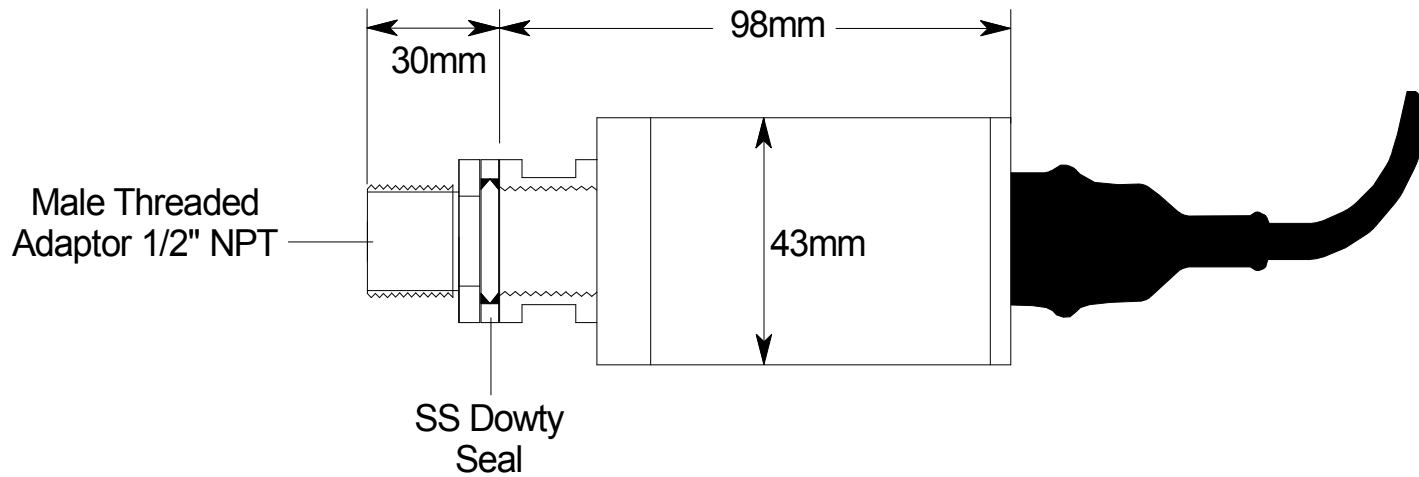

SALES DRAWING ONLY
NOT TO BE USED FOR MANUFACTURE

ISSUE	A
DATE	11-08-17
DCR	
DRAWN	SAL
CHECKED	

PSm Instrumentation Ltd

Haywards Heath, West Sussex RH16 1TW
ph: 44 (0) 1444 410040 f: 44 (0) 1444 410121
<http://www.psmmarine.com>

SCALE
NTS

UNLESS OTHERWISE STATED DIMENSIONS ARE IN
MILLIMETRES / INCHES

TITLE
ICT Sensor With Male
1/2" NPT Thread Adaptor Drawing

DRAWING NO
S-001437-ICT-DD

A4 SHT 1
OF 1