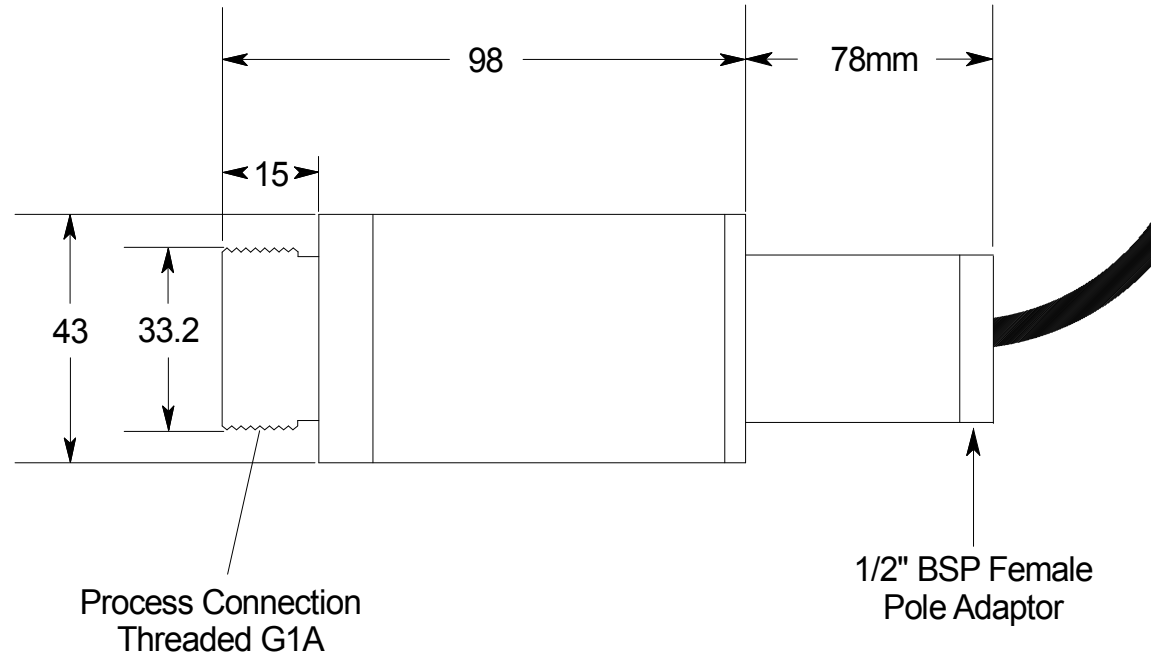

SALES DRAWING ONLY
NOT TO BE USED FOR MANUFACTURE

ISSUE	A
DATE	18-10-16
DCR	
DRAWN	SAL
CHECKED	MJ

PSm Instrumentation Ltd

Haywards Heath, West Sussex RH16 1TW
ph: 44 (0) 1444 410040 f: 44 (0) 1444 410121
<http://www.psmmarine.com>

SCALE
NTS

UNLESS OTHERWISE STATED DIMENSIONS ARE IN
MILLIMETRES / INCHES

TITLE ICT 1" BSP Male Process
Connection with Pole Adaptor

DRAWING NO
S-001446-ICT-DD

A4

SHT 1
OF 1