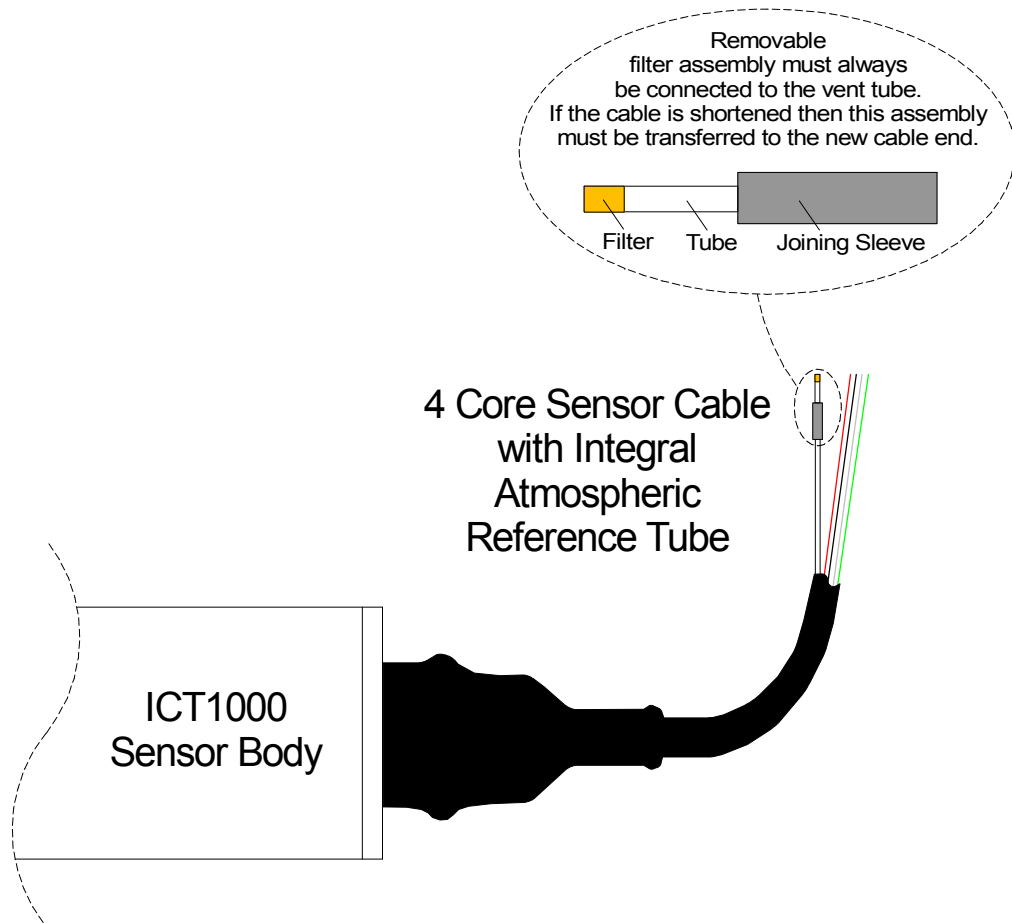

SALES DRAWING ONLY
NOT TO BE USED FOR MANUFACTURE

ISSUE	A
DATE	04/08/16
DCR	
DRAWN	SAL
CHECKED	MVJ

PSm Instrumentation Ltd

Haywards Heath, West Sussex RH16 1TW
ph: 44 (0) 1444 410040 f: 44 (0) 1444 410121
<http://www.psmmarine.com>

SCALE
NTS

UNLESS OTHERWISE STATED DIMENSIONS ARE IN
MILLIMETRES / INCHES

TITLE
ICT1000 Sensor Cable
Vent Tube Filter Assembly

DRAWING NO
S-001444-ICT-DD

A4 SHT 1 OF 1