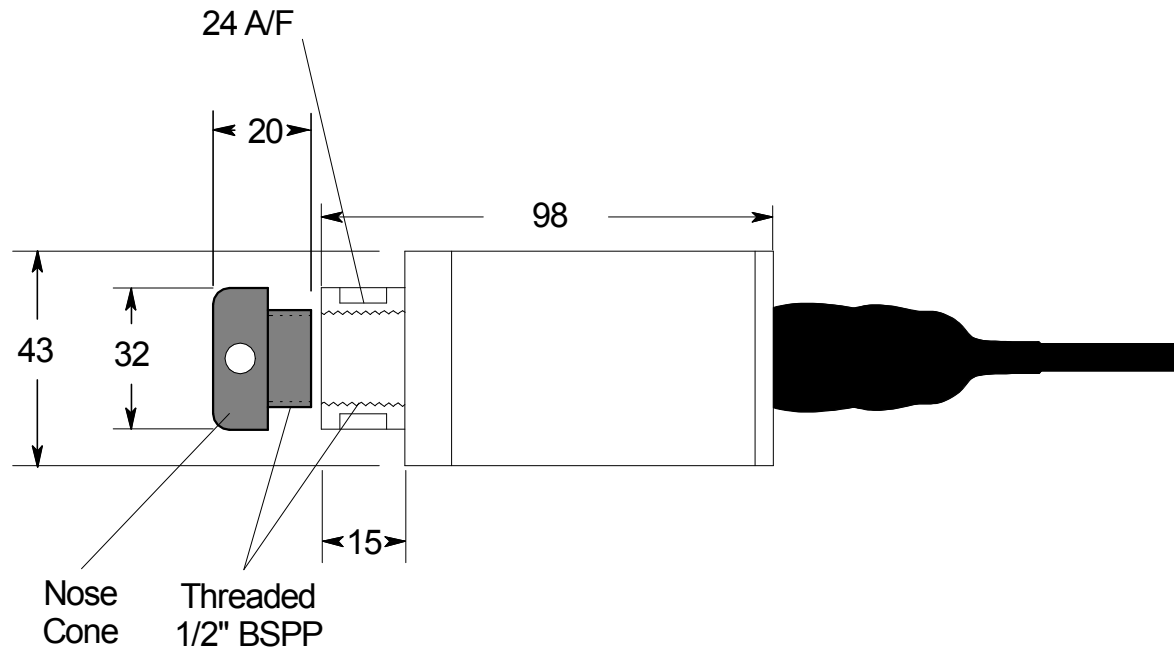

SALES DRAWING ONLY
NOT TO BE USED FOR MANUFACTURE

ISSUE	A
DATE	23-02-16
DCR	
DRAWN	SAL
CHECKED	MVJ

PSm Instrumentation Ltd

Haywards Heath, West Sussex RH16 1TW
ph: 44 (0) 1444 410040 f: 44 (0) 1444 410121
<http://www.psmmarine.com>

SCALE
NTS

UNLESS OTHERWISE STATED DIMENSIONS ARE IN
MILLIMETRES / INCHES

TITLE
Standard ICT1000 with 1/2" BSP Female
Process Connection c/w Nose Cone

DRAWING NO
S-001432-ICT-DD

A4 SHT 1 OF 1