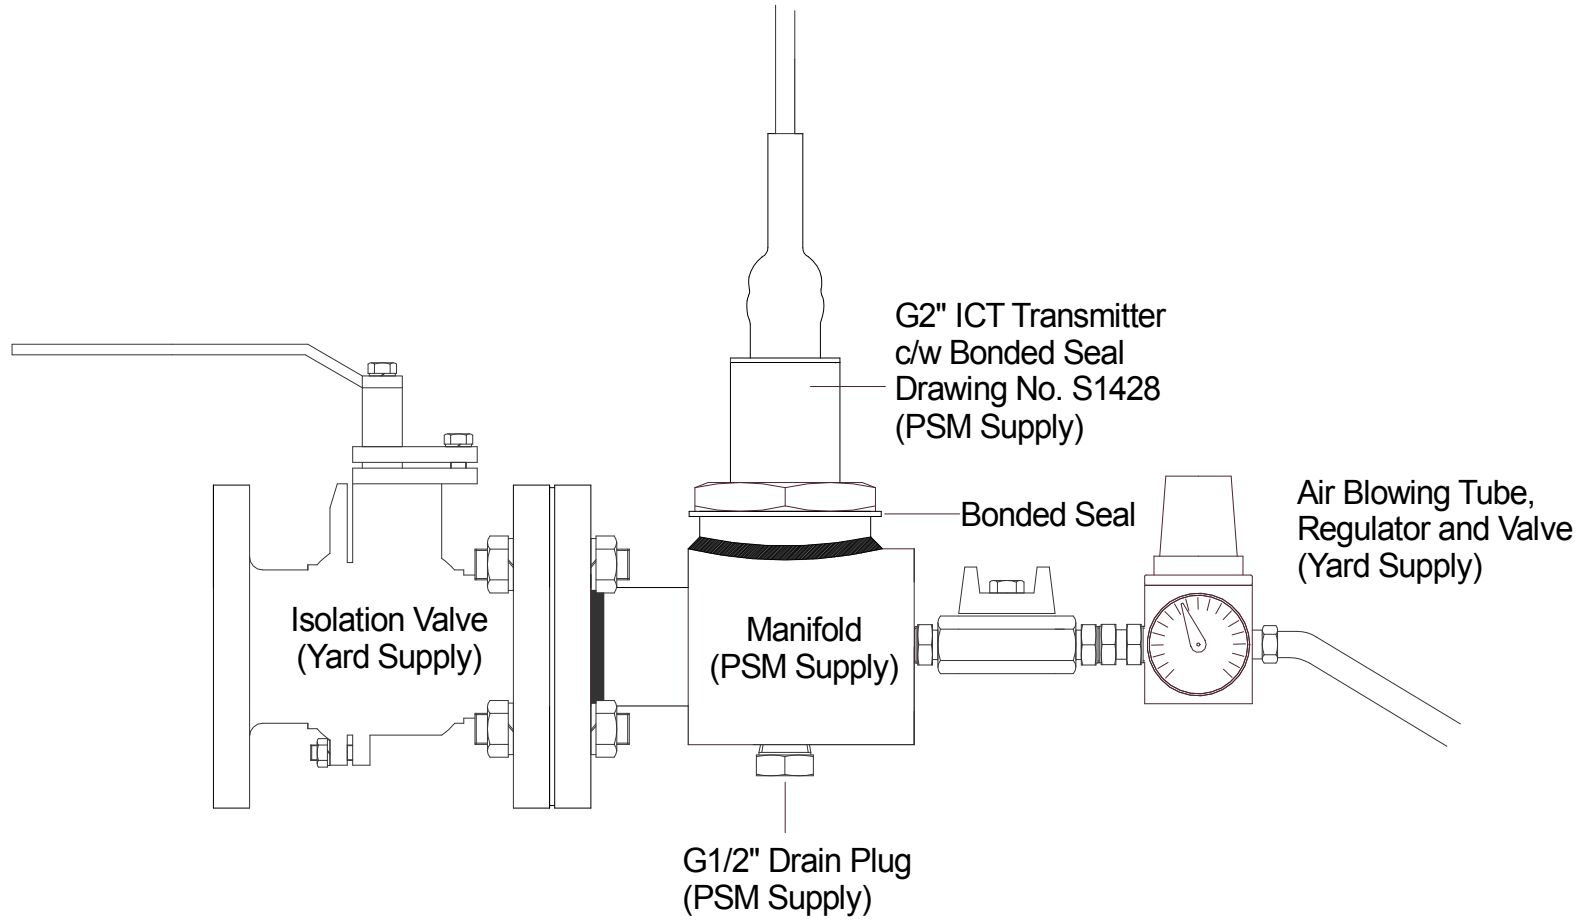

SALES DRAWING ONLY
NOT TO BE USED FOR MANUFACTURE

ISSUE	A	B
DATE	01-07-15	28-08-15
DCR		
DRAWN	SAL	SAL
CHECKED		

PSM Instrumentation Ltd

Haywards Heath, West Sussex RH16 1TW
ph: 44 (0) 1444 410040 f: 44 (0) 1444 410121
<http://www.psmmarine.com>

SCALE
NTS

UNLESS OTHERWISE STATED DIMENSIONS ARE IN
MILLIMETRES / INCHES

TITLE
**2" ICT with Manifold
for Mud Tank Application**

DRAWING NO
S-001427-ICT-GA

A4 SHT 1
OF 1