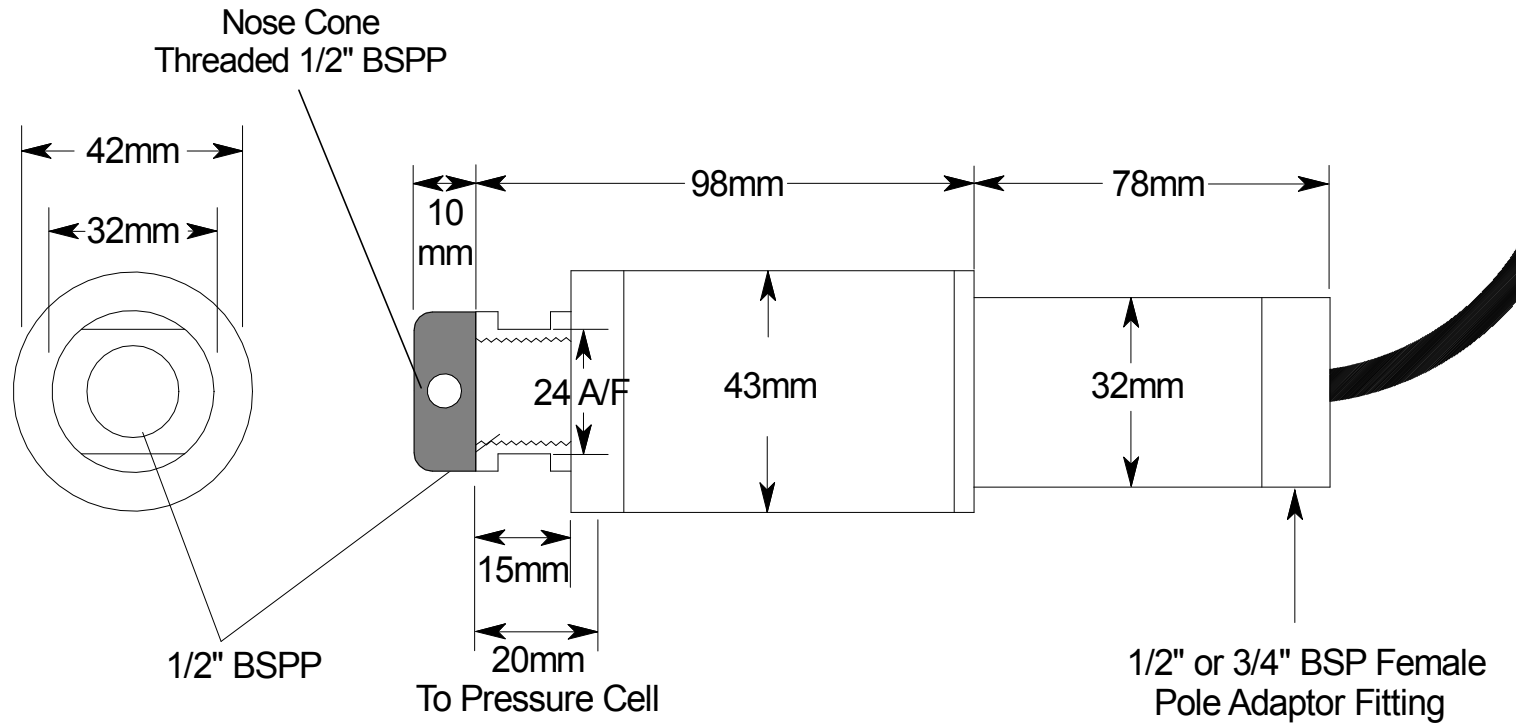

SALES DRAWING ONLY
NOT TO BE USED FOR MANUFACTURE

ISSUE	DATE	DCR	DRAWN	CHECKED
A	24-03-11		SAL	SAL
B	02-07-14		SAL	SAL
C	09-04-15		SAL	SAL

PSm Instrumentation Ltd

Haywards Heath, West Sussex RH16 1TW
ph: 44 (0) 1444 410040 f: 44 (0) 1444 410121
<http://www.psmmarine.com>

SCALE
NTS

UNLESS OTHERWISE STATED DIMENSIONS ARE IN
MILLIMETRES / INCHES

TITLE
ICT Dimensional
Pole Adaptor Drawing

DRAWING NO
S-001343-iCT-DD

A4

SHT 1
OF 1