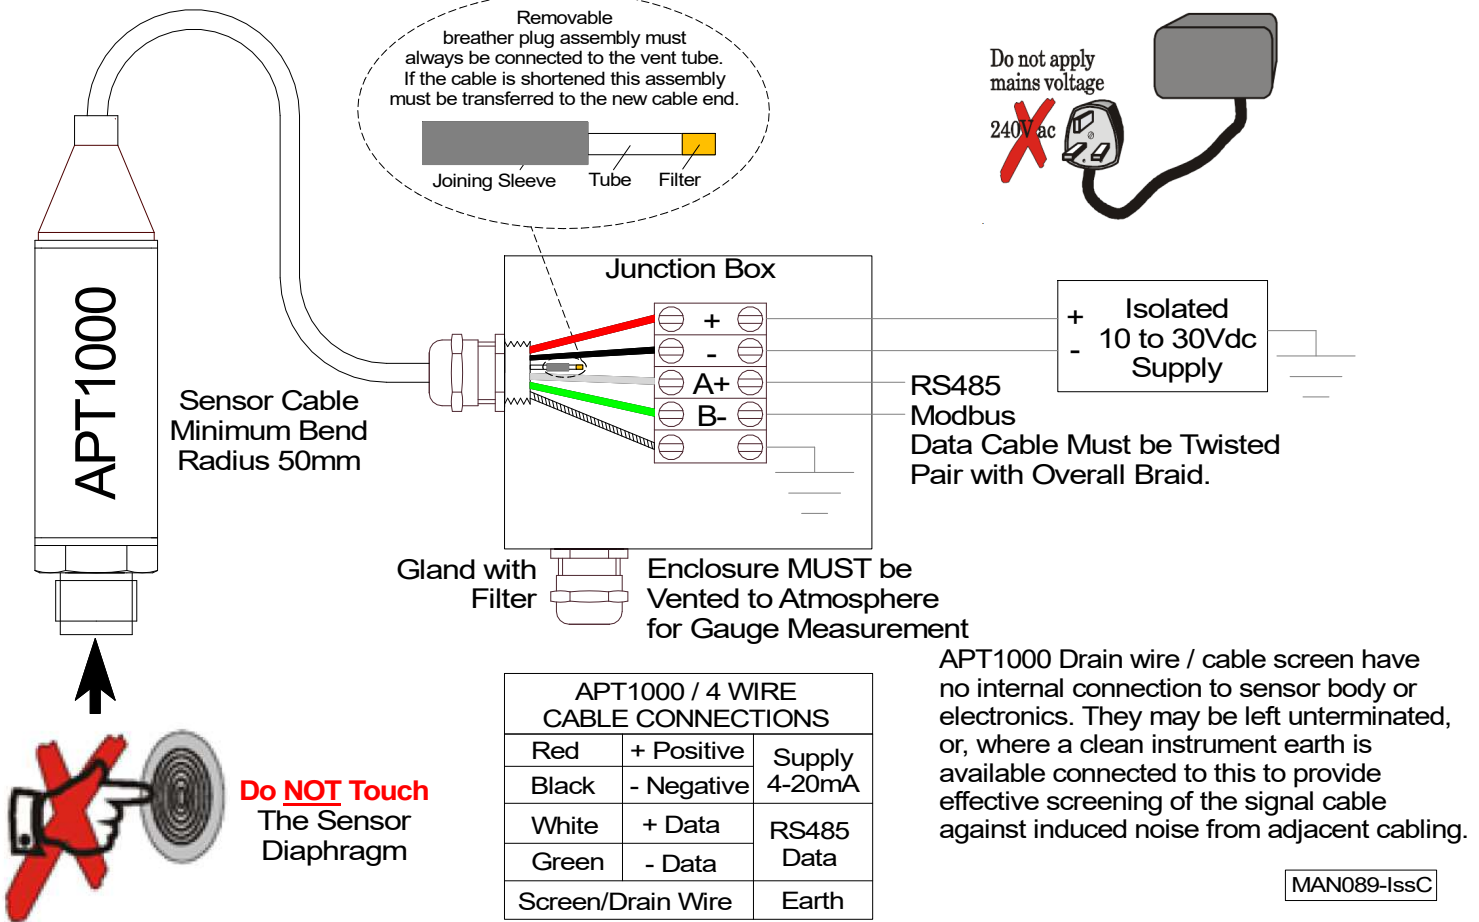

# APT1000 Installation Leaflet